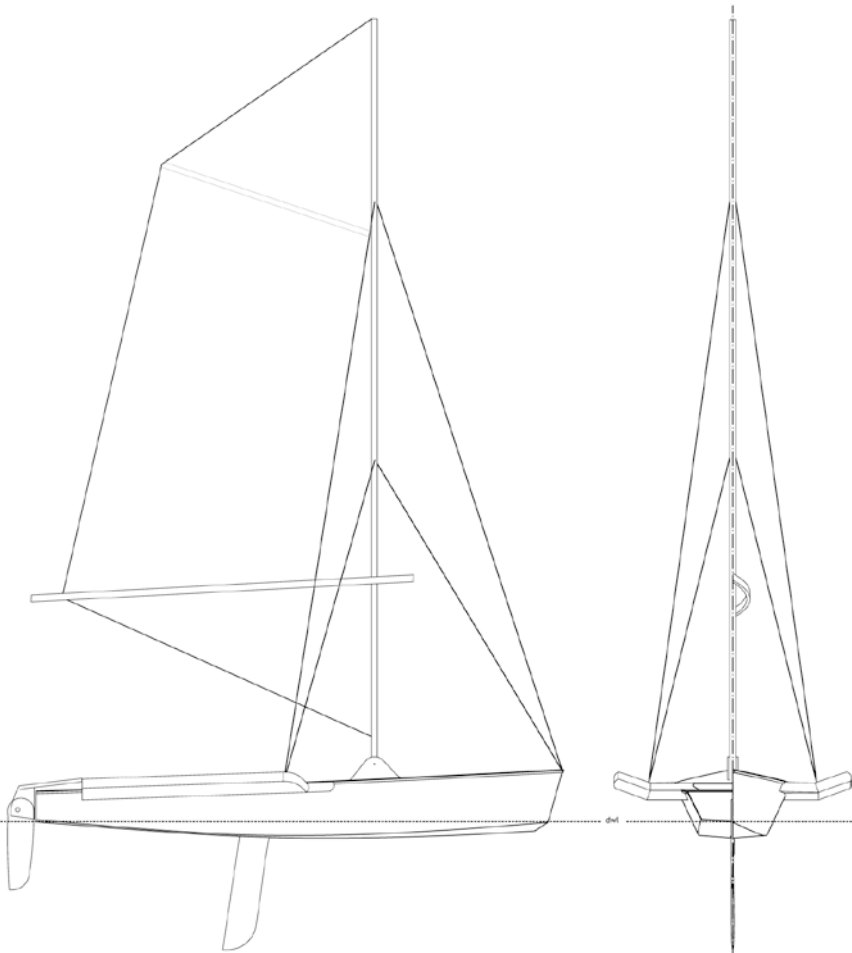

blitz 460

Lenght AO	4.60 m
Lenght WL	4.43 m
Deck beam	2.06 m
Deck beam WL	0.70 m
Displacement	192 kg
Draught	1.12 m
Sail area:	
Main sail	12 mq
Gennaker	16 mq