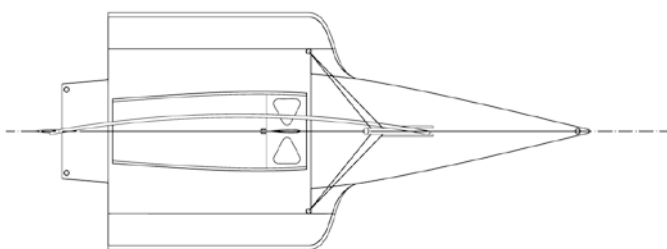

blitz 460

Lenght AO	4.60 m
Lenght WL	4.43 m
Deck beam	2.06 m
Deck beam WL	0.70 m
Displacement	192 kg
Draught	1.12 m
Sail area:	
Main sail	12 mq
Gennaker	16 mq